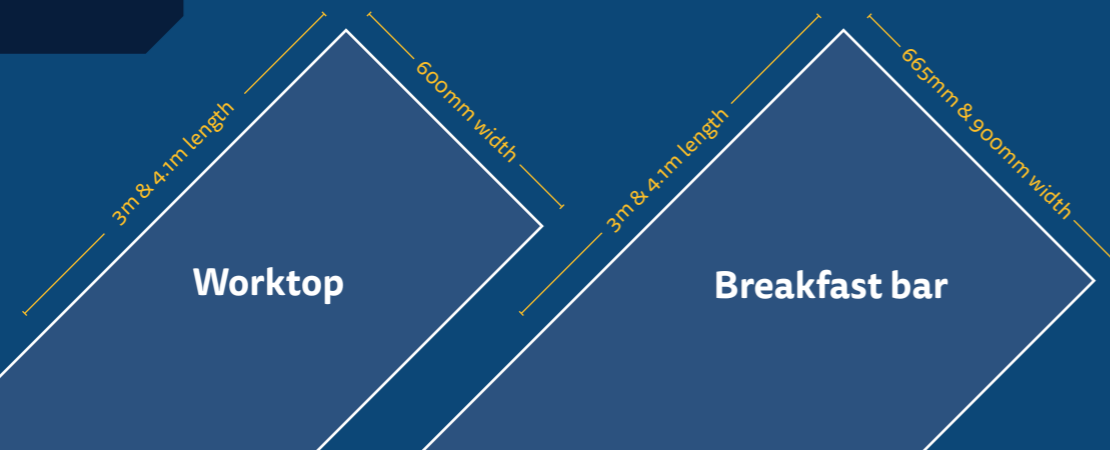

Dimensions