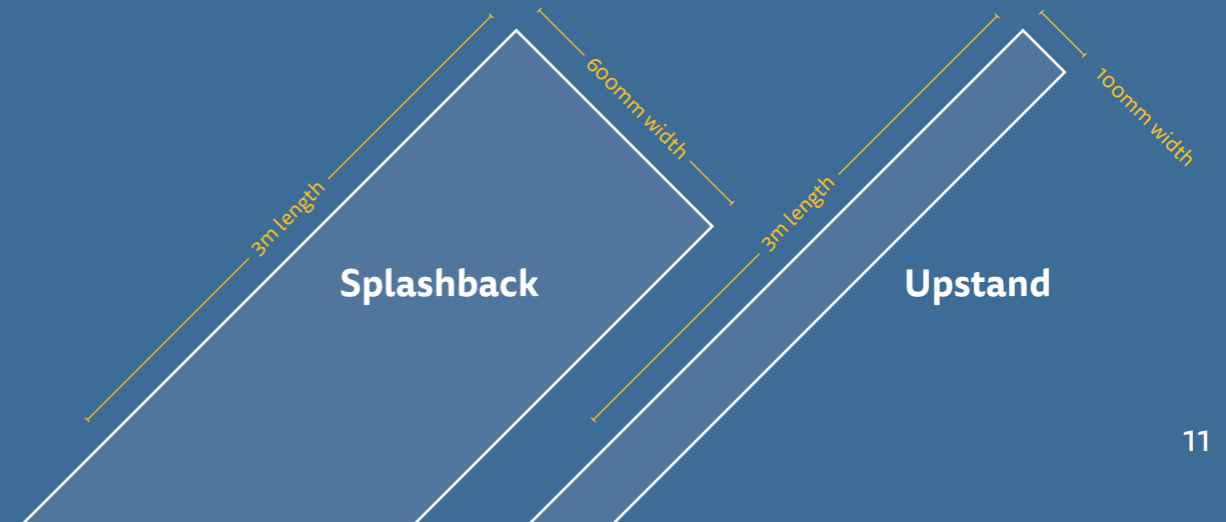

Dimensions