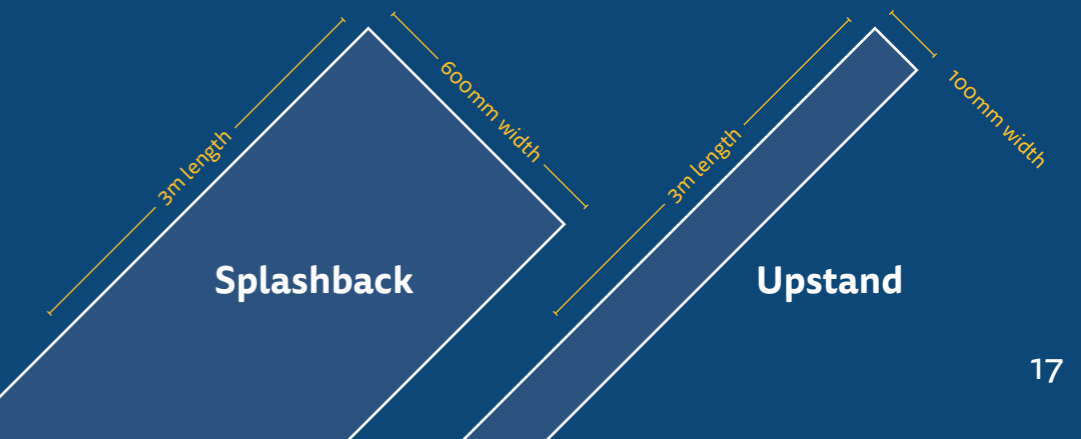

Dimensions