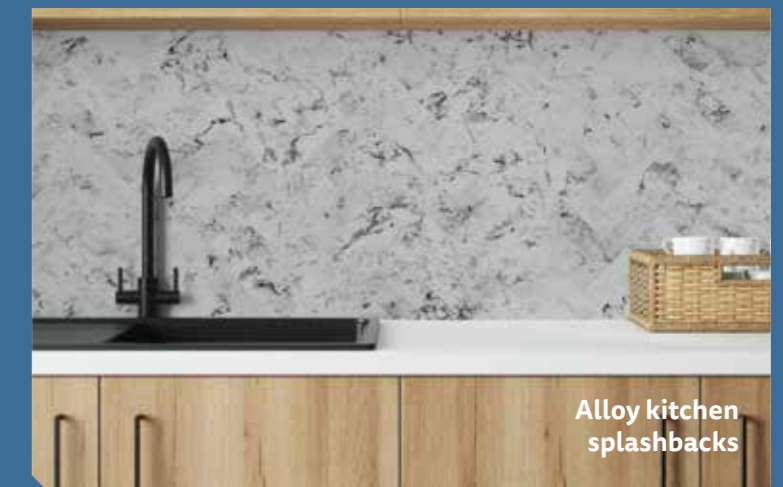

www.bushboard.co.uk

Discover more from Bushboard

Driven by innovation, design and ease of installation, Bushboard offers a wide range of kitchen surface solutions beyond Options worktops...

Alloy ultra-durable splashbacks, which are 100% heatproof and waterproof.

Zenith 12mm slimline worktops, which are sleek, hardwearing and 100% waterproof.

Omega trend-led worktops, that customers will trust and love.

Alloy kitchen splashbacks

Get the look

Hardwearing and easy to clean, this simple crisp white laminate is an ideal choice for any everyday kitchen design.