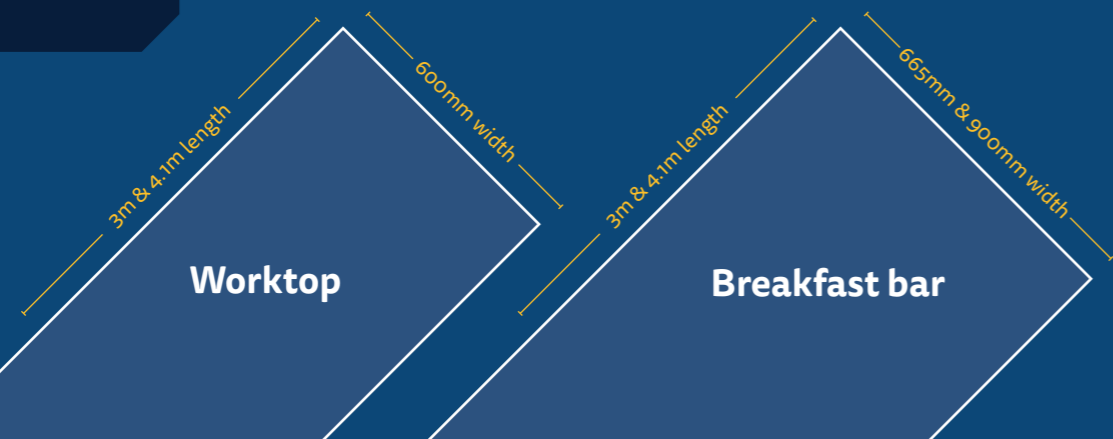

Dimensions