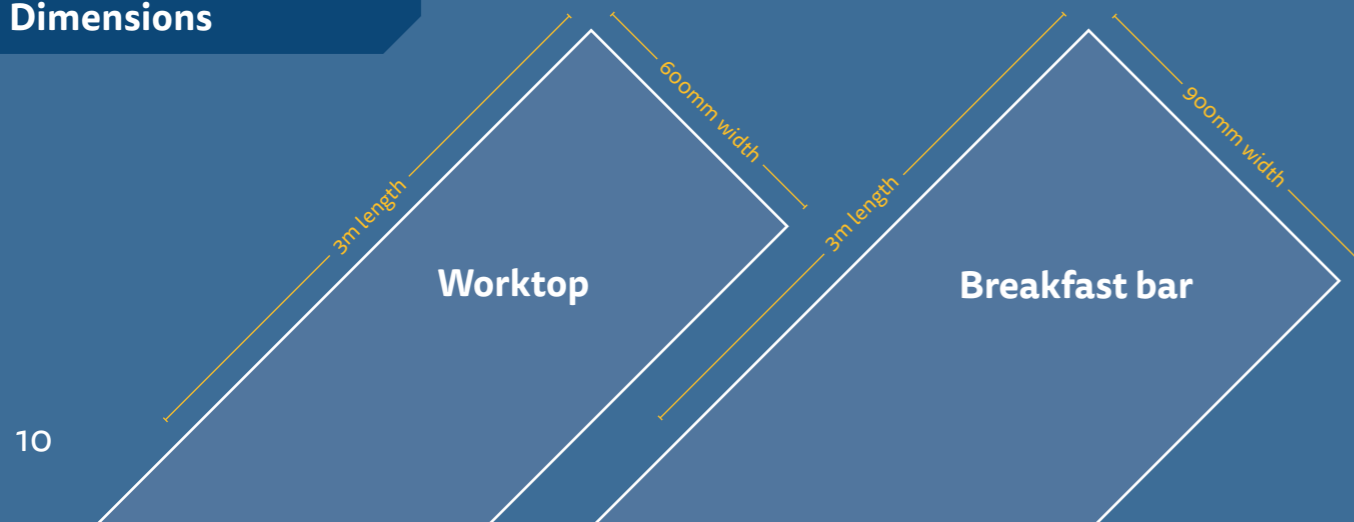

Dimensions