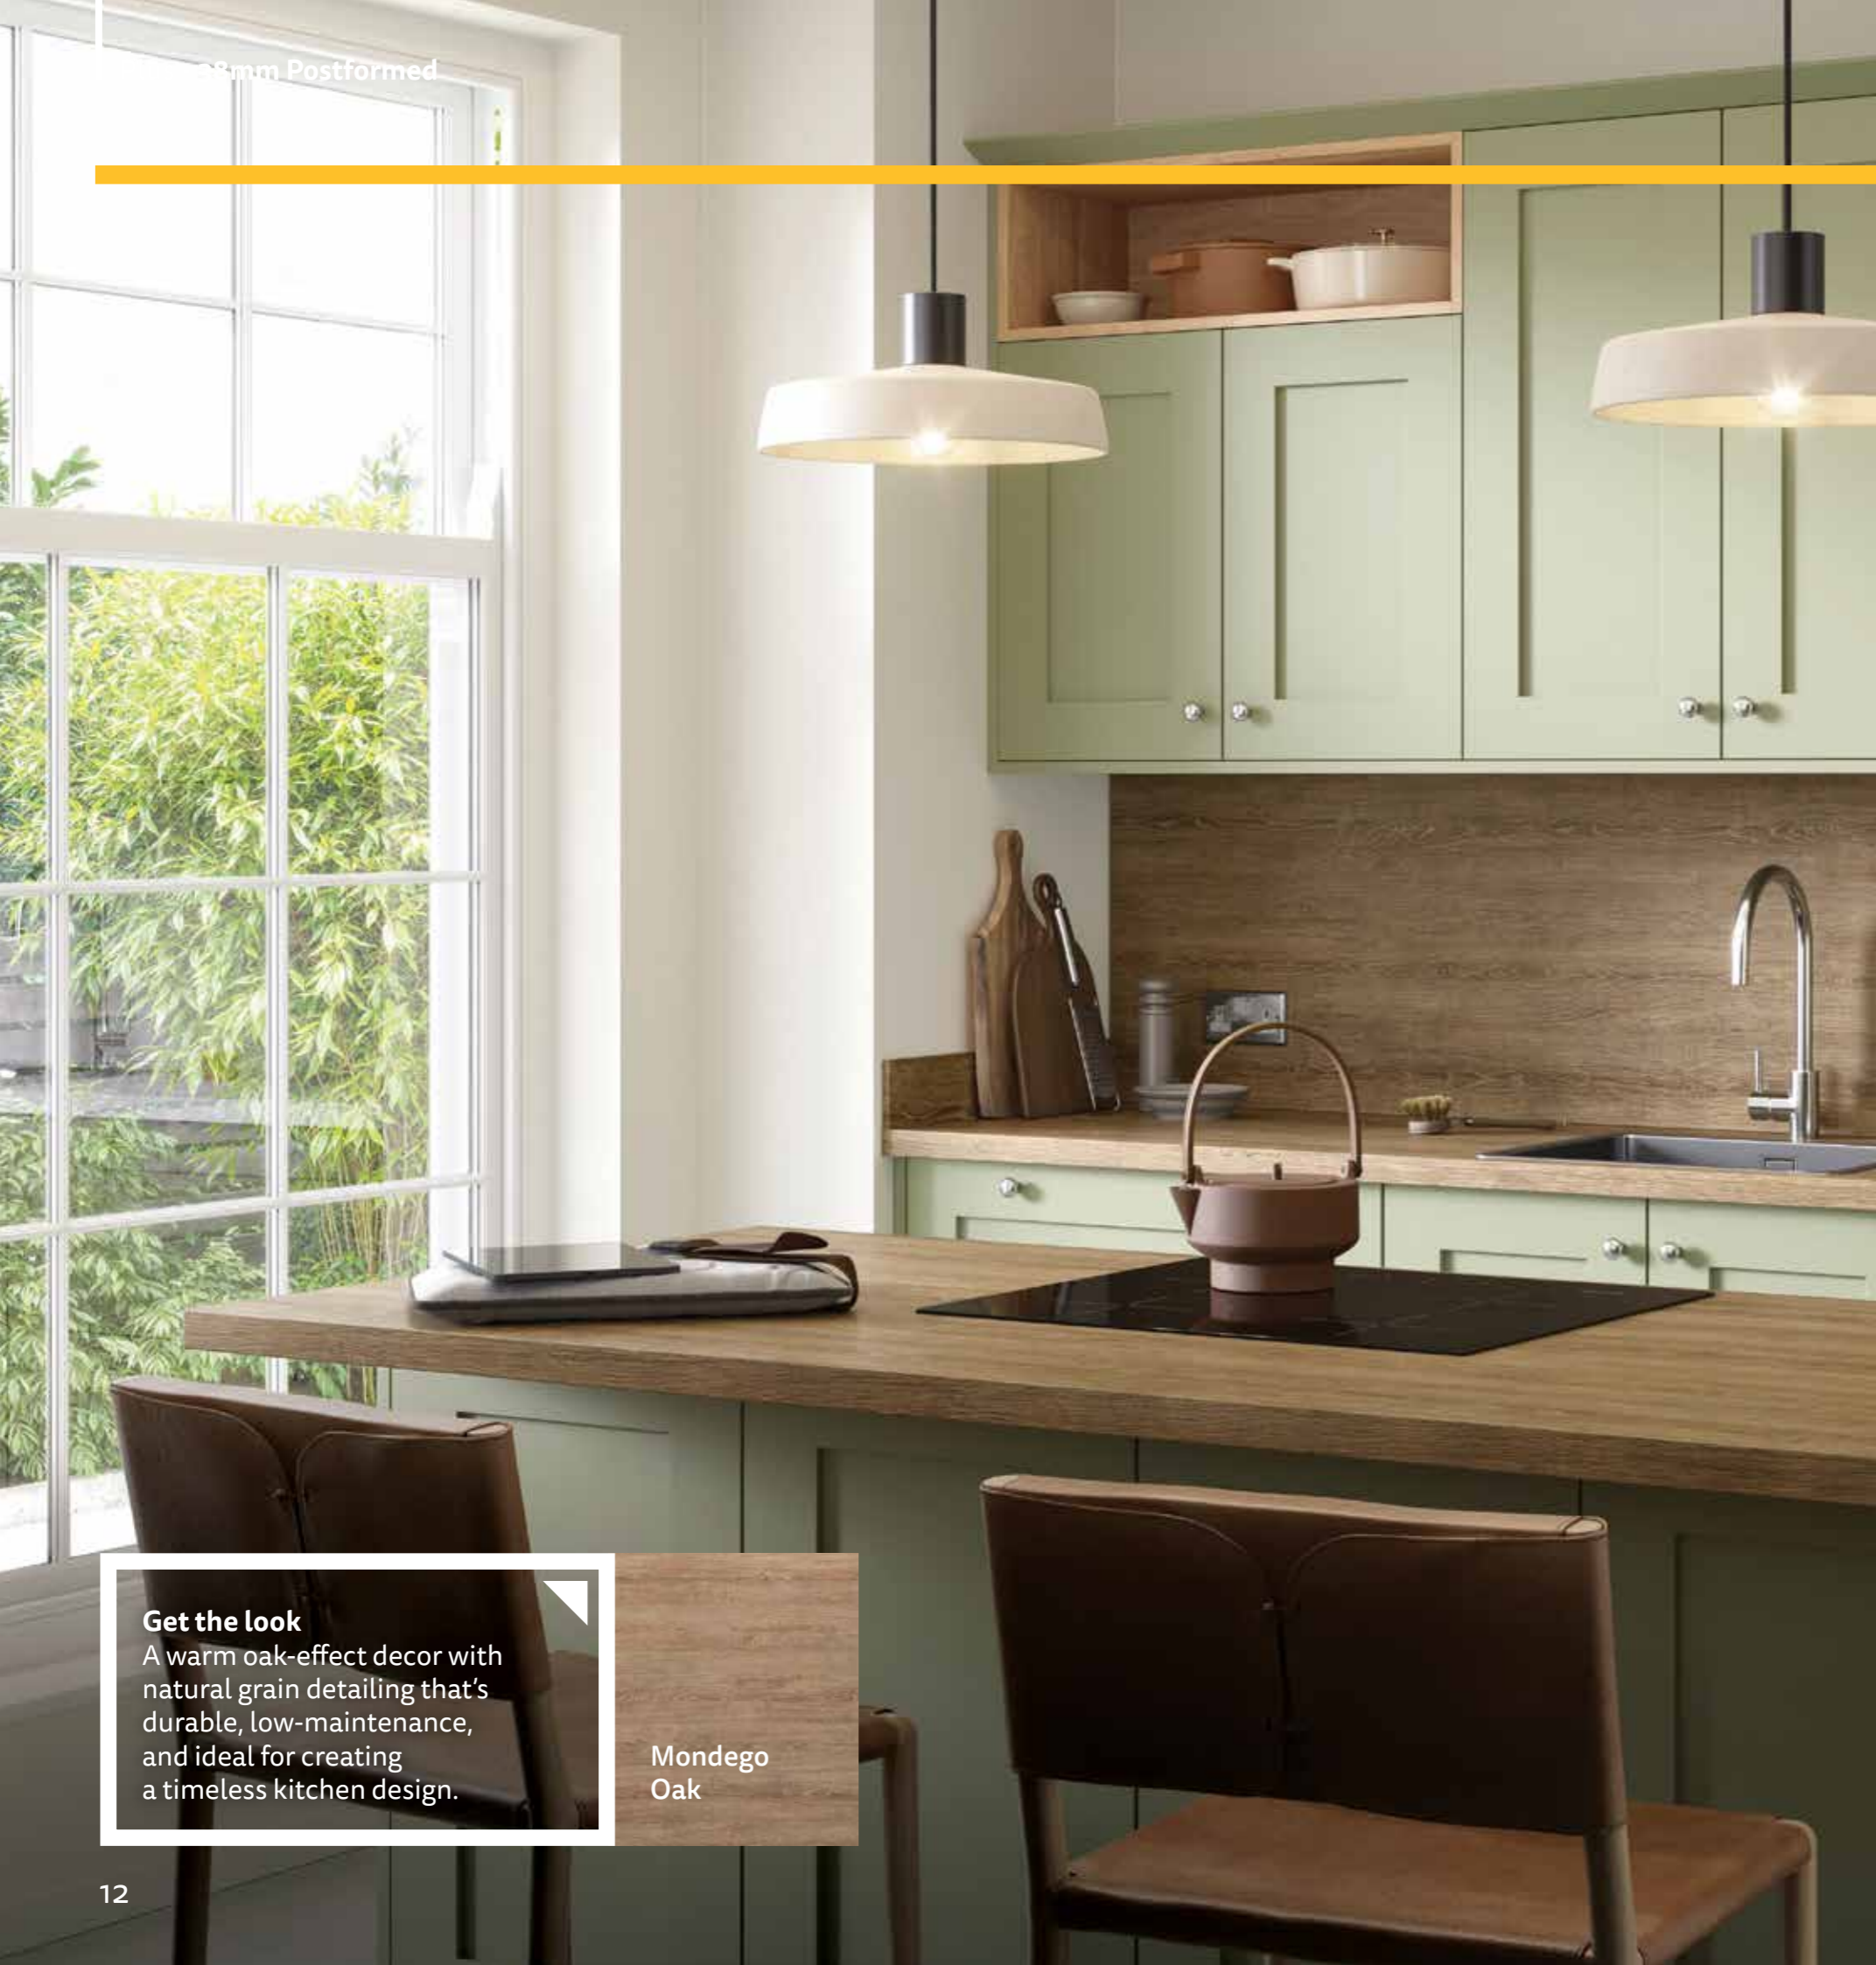

Note: PF - Postformed SE - Square edge

Dimensions

Get the look

A warm oak-effect decor with natural grain detailing that's durable, low-maintenance, and ideal for creating a timeless kitchen design.

Mondego
Oak