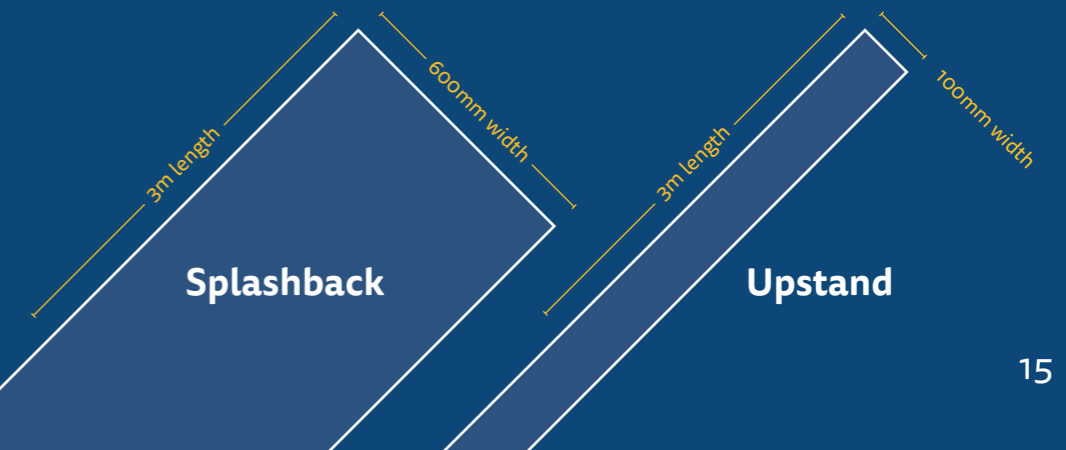

Dimensions